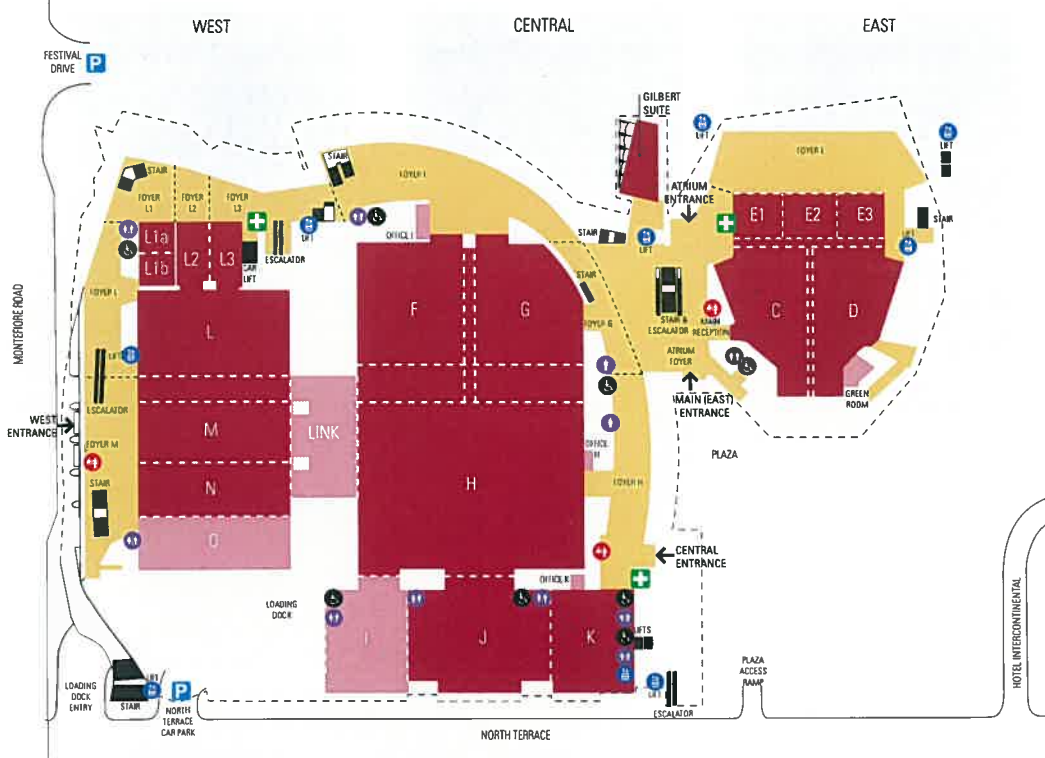

LEVEL ONE

ADELAIDE
CONVENTION
CENTRE

For more information visit
www.adelaidecc.com.au

- RECEPTION
- LIFT
- TOILET
- ACCESS TOILET
- PARKING
- FIRST AID ROOM
- STAIRS & ESCALATORS
- FOYER
- FUNCTION AREA
- HOMEGROUND

GROUND LEVEL

LOWER LEVEL ONE

0 5 10 20 30 40 50
SCALE